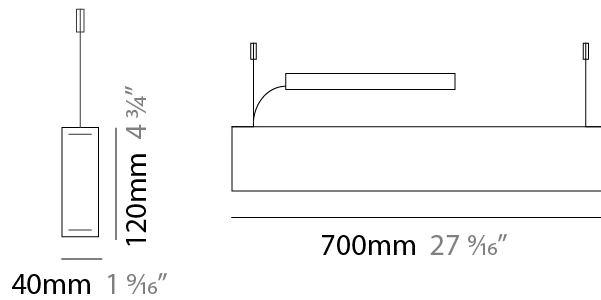

LED120 SUSPENSION

D71023- _____ - _____
base number   Color   Finish
                         Temperature   Options

1. To build a product code in our configurator select the specify button on the base model # product page
2. To build a manual product code on this datasheet choose from the options listed below in blue font and add the suffix to the base model #

GENERAL

Series: Woodlin
Subseries: LED120
Brand: Tunto
Division: Design
Mounting Type: Suspension
Mounting Location: Ceiling
Subcategory: Profile

PHYSICAL

Shape: Rectangle
Length (mm): 700
Length (in): 27 ⁹/₁₆
Width (mm): 40
Width (in): 1 ⁹/₁₆
Height (mm): 120
Height (in): 4 ³/₄
Max. Overall Height (mm): 2120
Max. Overall Height (in): 83 ⁷/₁₆
Light Distribution: Direct / Indirect
Diffuser: Opal
Fixture Finish: WAL / ASH / OAK / BLK / WHI
Fixture Material: Wood
Cable Details: 2000mm / 78 3/4"

ELECTRICAL

Lamp Type: LED
Input Wattage (W): 32
Total Output Wattage (W): 25.3
Dimming: Tri-Mode (Non-Dimming and Phase Dimming (120Vac only) and 0-10V Dimming)
Driver Included: Yes
Driver Location: Integrated
Driver Type: Constant Current - Universal
Driver Class: Class 2
Input Voltage (V): 120 - 277
Constant Current (MA): 700

LED

Color Temperature (°K): 2700 / 3000 / 4000
Max. Delivered Lumen (lm): 1500
CRI: >93 CRI
Lamp Life (hrs): 50000

OPTICAL

RATINGS AND CERTIFICATIONS

Certified By: Certified for North American Standards
IP rating: IP20