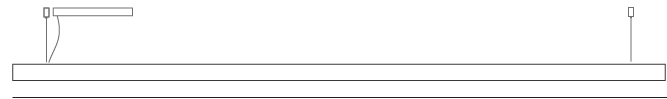

PROJECT
TYPE
SPECIFIER
QUANTITY
DATE

LED60 SUSPENSION

D71016-

base number
Color   Finish
Temperature   Options

1. To build a product code in our configurator select the specify button on the base model # product page
2. To build a manual product code on this datasheet choose from the options listed below in blue font and add the suffix to the base model #

GENERAL

Series: Woodlin
Subseries: LED60
Brand: Tunto
Division: Design
Mounting Type: Suspension
Mounting Location: Ceiling
Subcategory: Profile

PHYSICAL

Shape: Rectangle
Length (mm): 1000
Length (in): 39 ³/₈
Width (mm): 60
Width (in): 2 ³/₈
Height (mm): 60
Height (in): 2 ³/₈
Max. Overall Height (mm): 2060
Max. Overall Height (in): 81 ¹/₈
Light Distribution: Direct
Diffuser: Opal
Fixture Finish: [WAL](#) / [ASH](#) / [OAK](#) / [BLK](#) / [WHI](#)
Fixture Material: Wood
Cable Details: 2000mm / 78 3/4"

ELECTRICAL

Lamp Type: LED
Input Wattage (W): 43
Total Output Wattage (W): 38
Dimming: Tri-Mode (Non-Dimming and Phase Dimming (120Vac only) and 0-10V Dimming)
Driver Included: Yes
Driver Location: Integrated
Driver Type: Constant Current - Universal
Driver Class: Class 2
Input Voltage (V): 120 - 277
Constant Current (MA): 700

LED

Color Temperature (°K): [2700](#) / [3000](#) / [4000](#)
Max. Delivered Lumen (lm): 3240
CRI: >93 CRI
Lamp Life (hrs): 50000

OPTICAL

RATINGS AND CERTIFICATIONS

Certified By: Certified for North American Standards
IP rating: IP20

1000mm 39 ³/₈"

60mm 2 ³/₈"

Direct